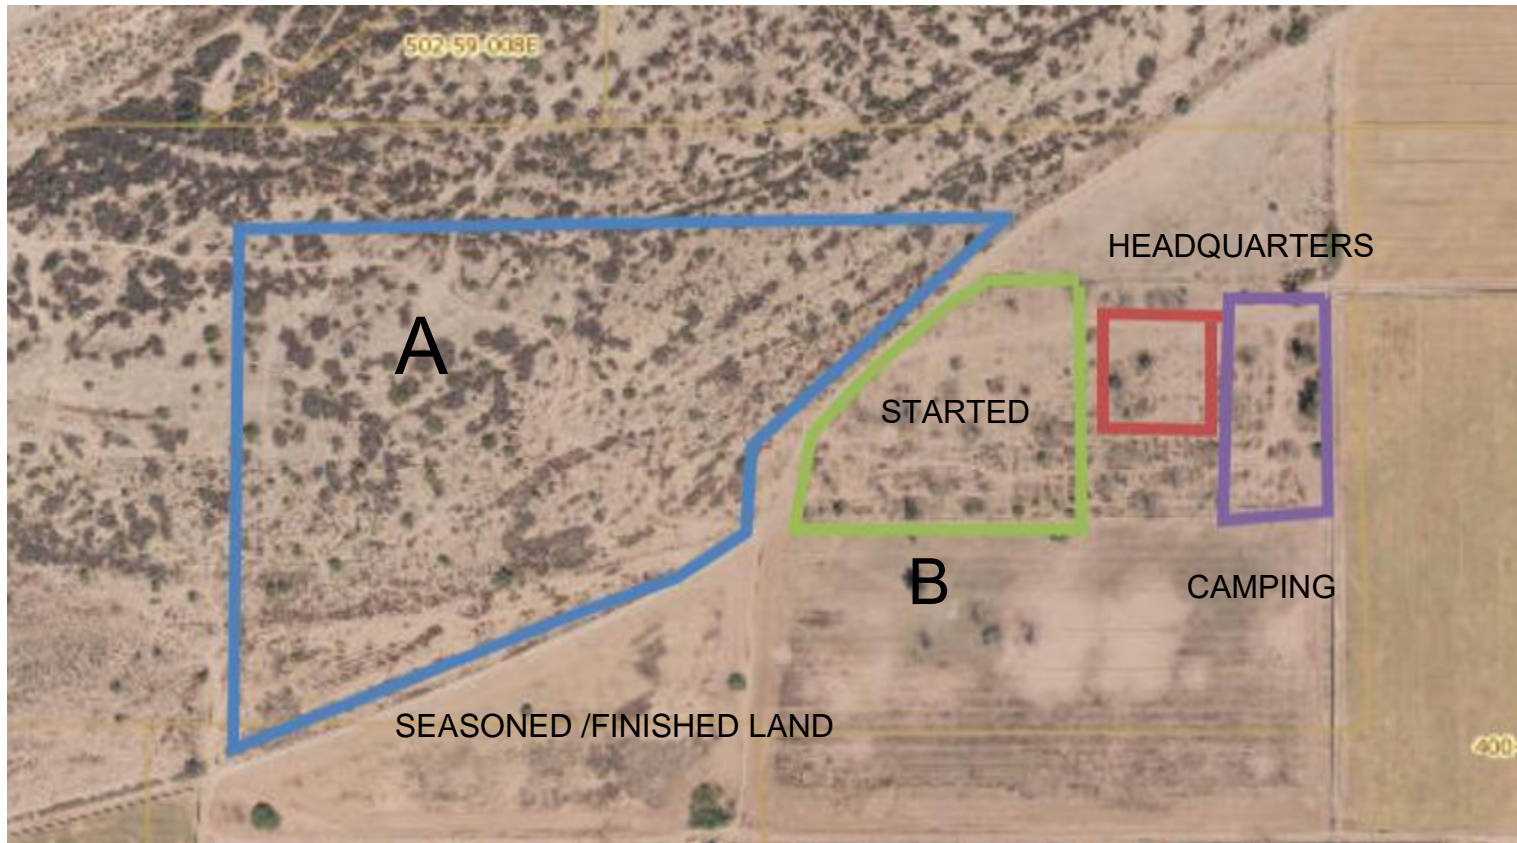

Hunt test schedule

Started	judge's option	
Seasoned	Saturday a.m. water	p.m. land
	Sunday a.m. land	p.m. water
Finished	Saturday a.m. land	p.m. water
	Sunday a.m. water	p.m. land

HEADQUARTERS / CAMPING / LAND TESTS - COTTON LANE SOUTH OF GILLA RIVER

Hunt test schedule

Started	judge's option	
Seasoned	Saturday a.m. water	p.m. land
	Sunday a.m. land	p.m. water
Finished	Saturday a.m. land	p.m. water
	Sunday a.m. water	p.m. land

BULLARD PONDS –